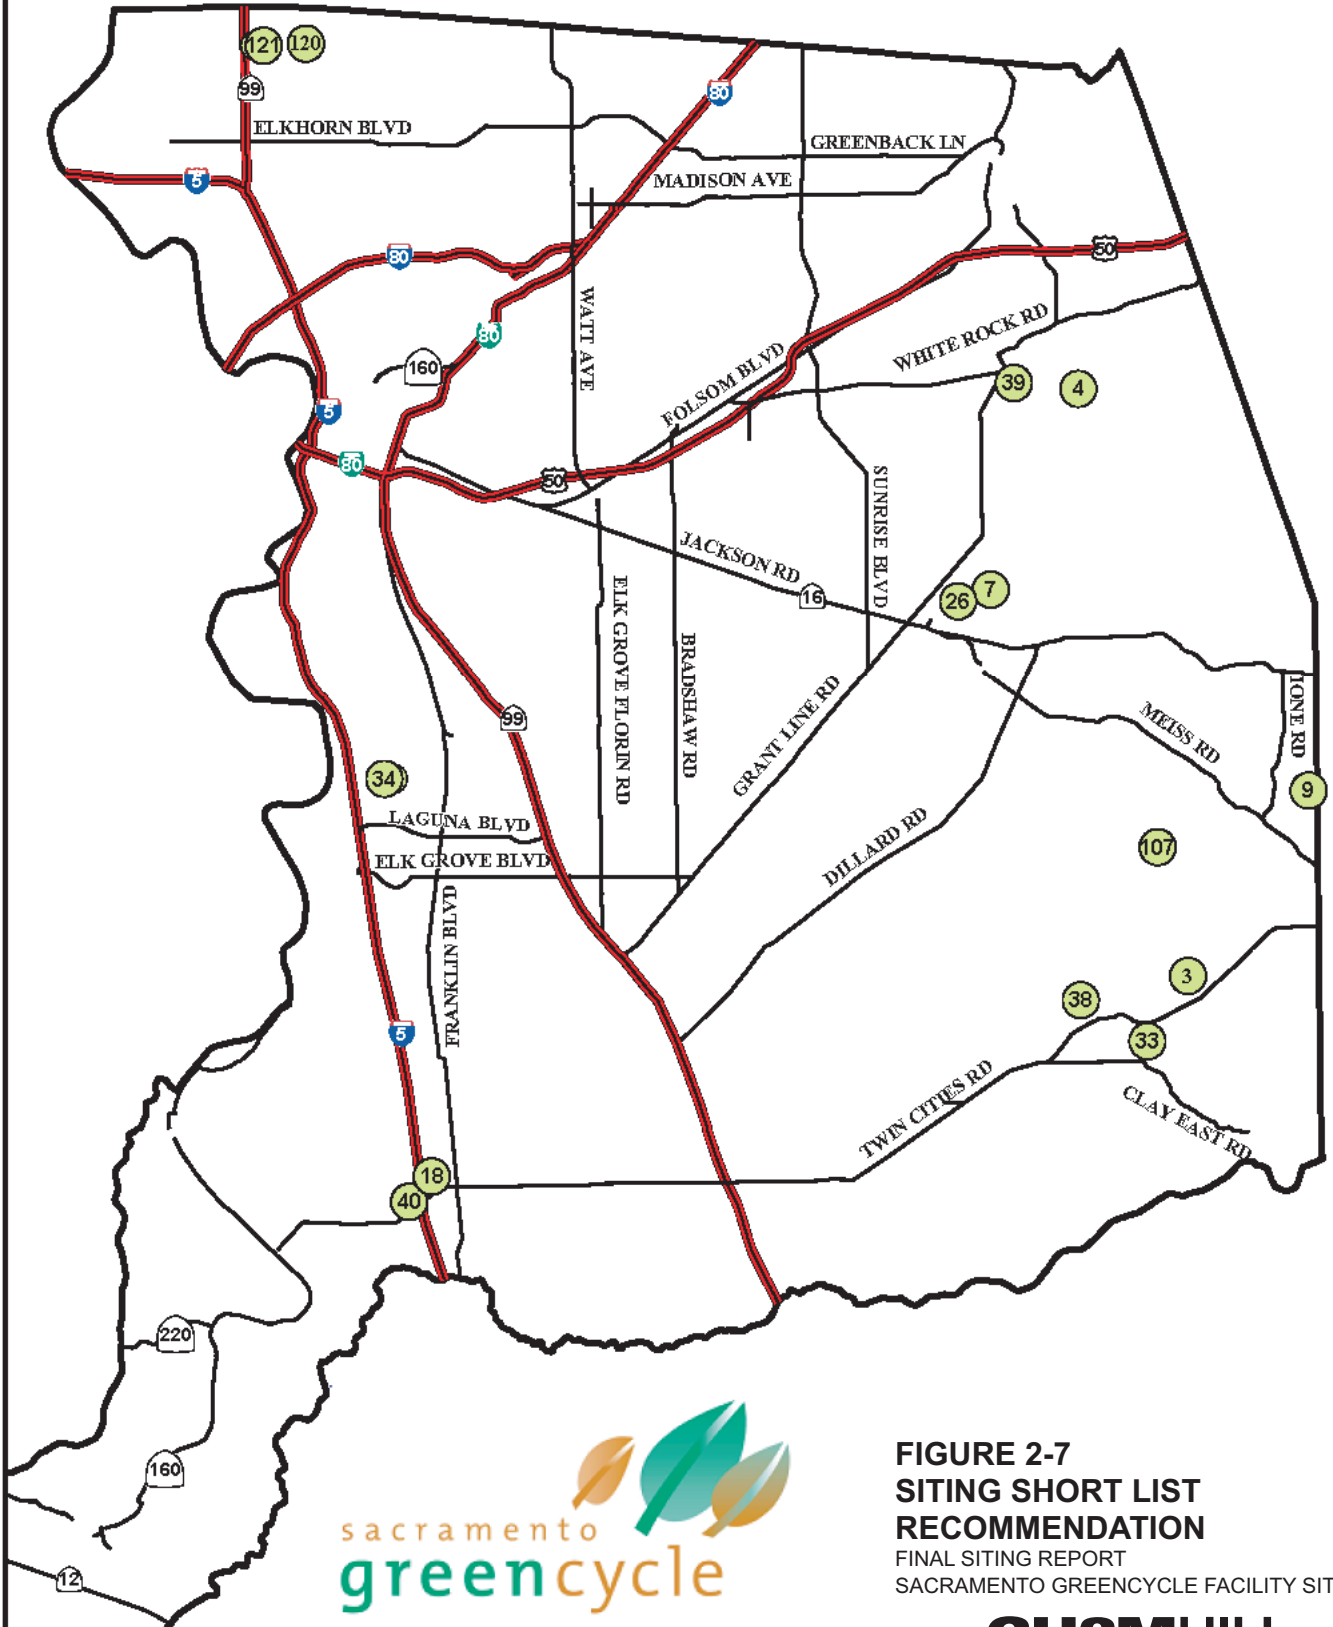

LEGEND

SITES

0 2.5 5 Miles

FIGURE 2-7
SITING SHORT LIST
RECOMMENDATION
 FINAL SITING REPORT
 SACRAMENTO GREENCYCLE FACILITY SITING